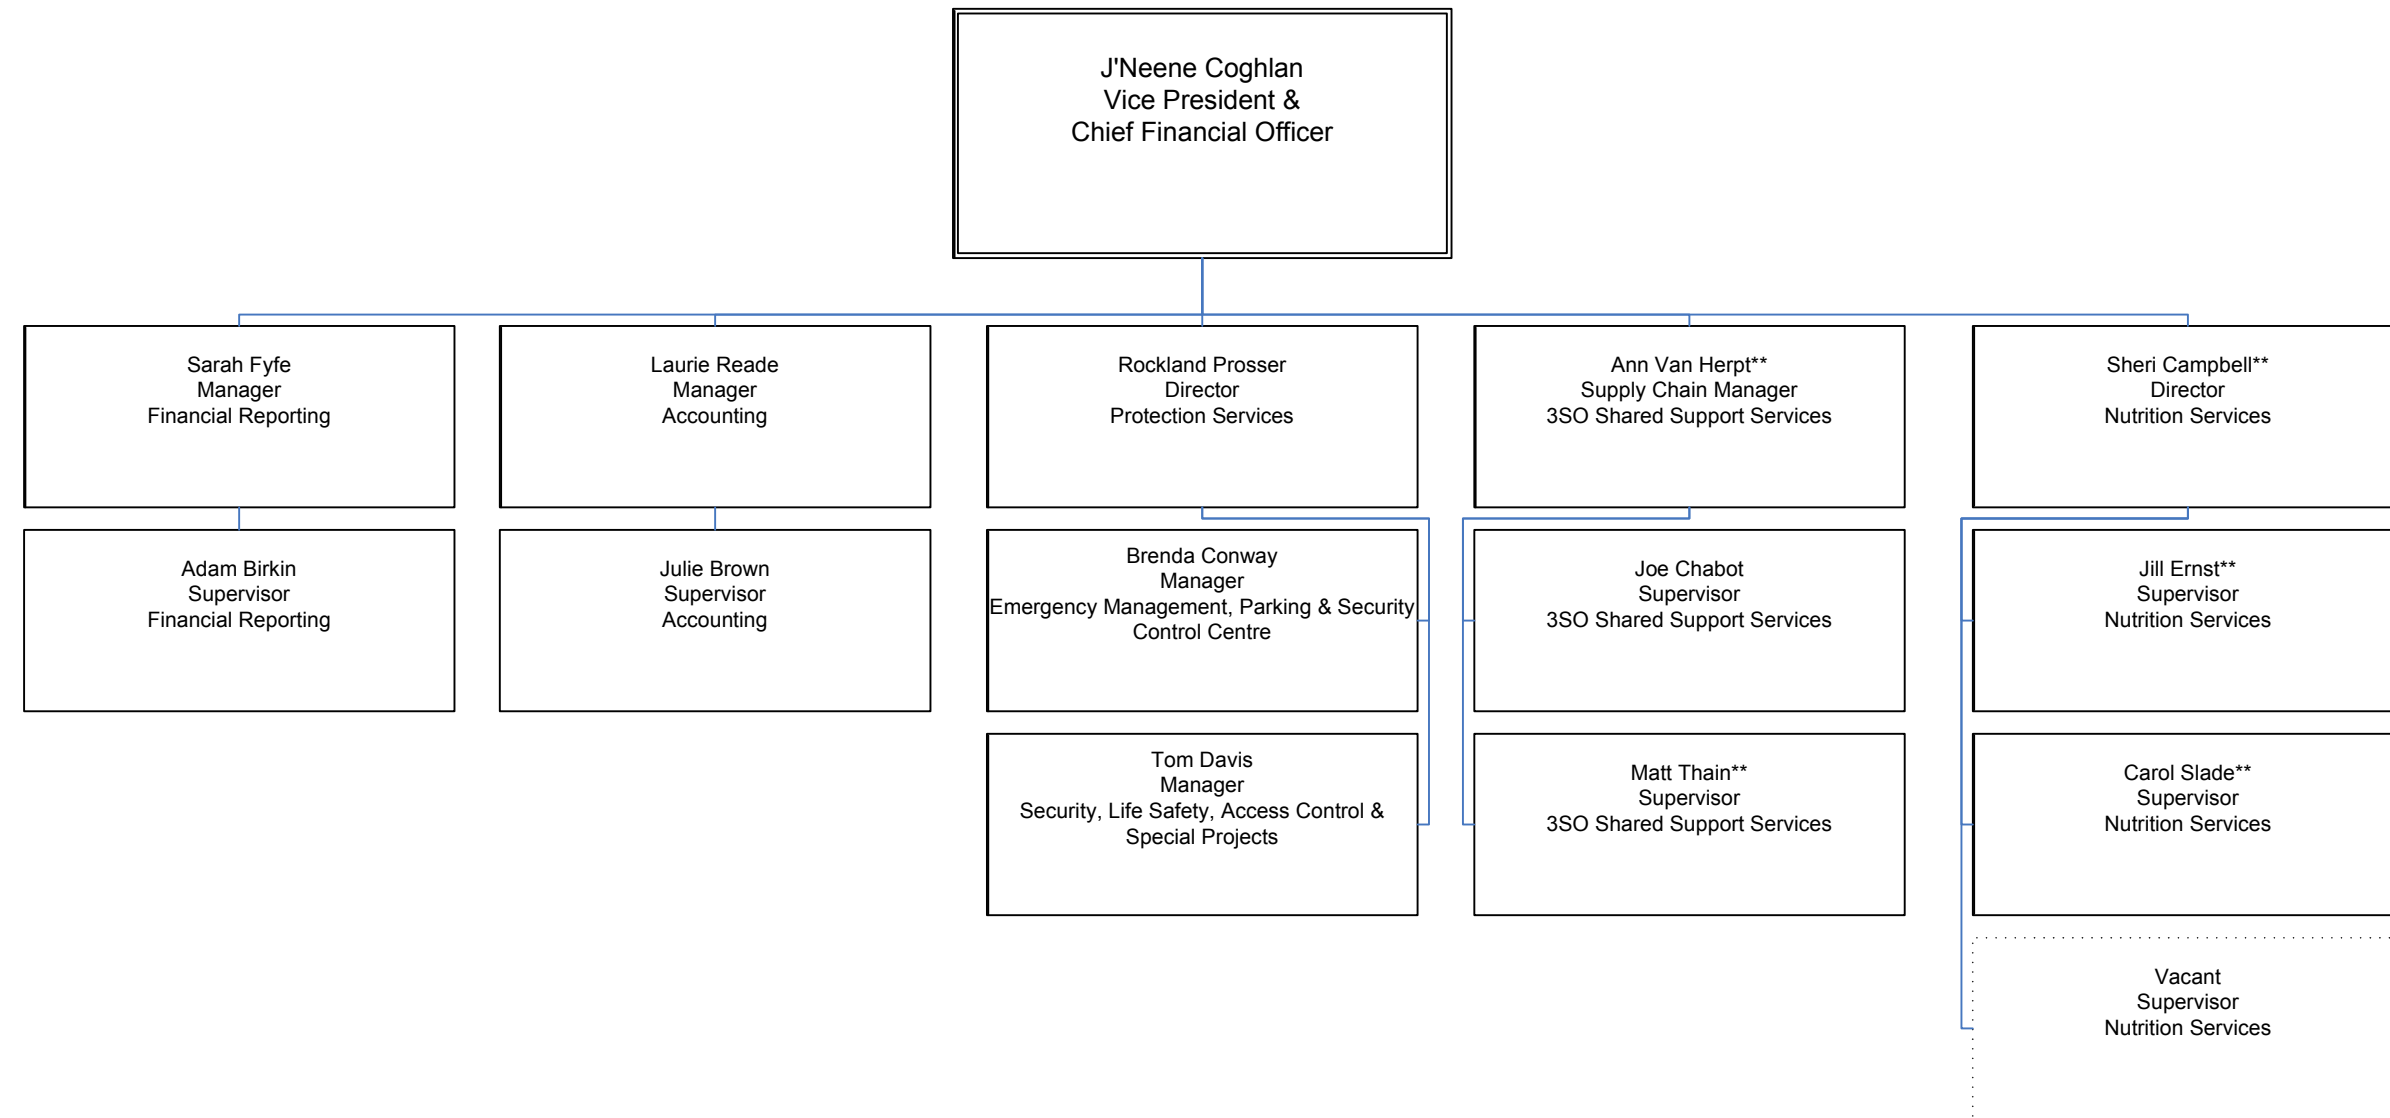

Silvie Crawford  
Executive Vice President  
& Chief Nursing Executive

\*\*Manages KGH Employees

\*\*Supervises KGH Employees