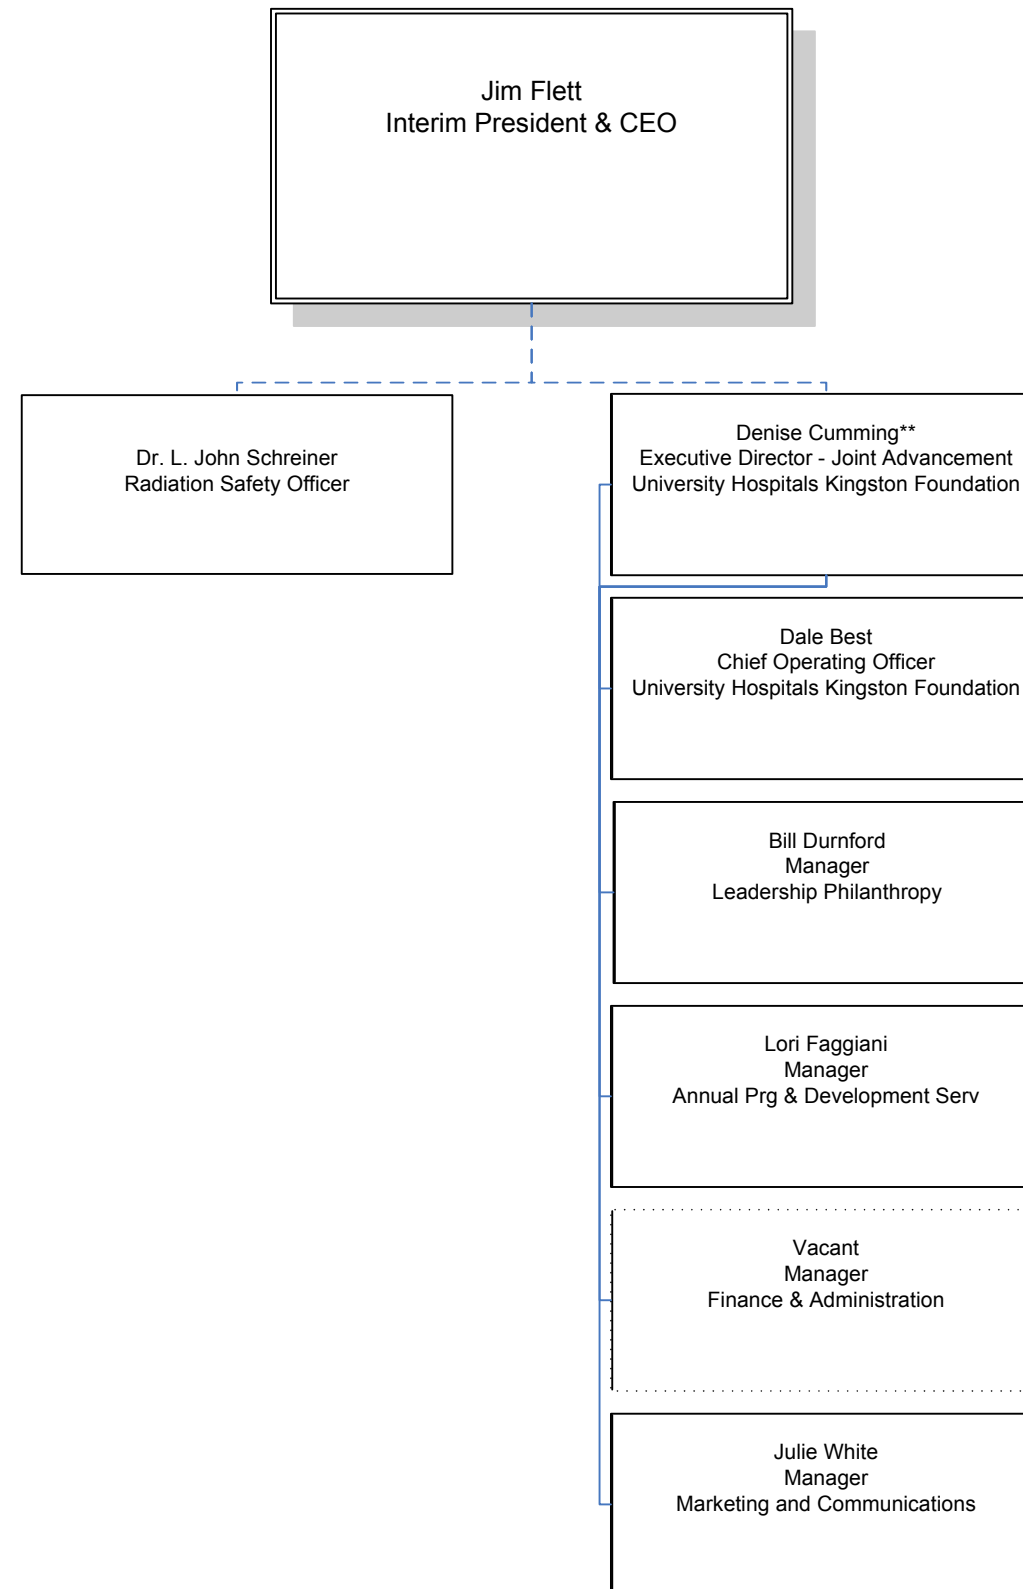

Silvie Crawford  
Executive Vice President  
& Chief Nursing Executive

\*\*Manages KGH Employees

\*\*Supervises KGH Employees