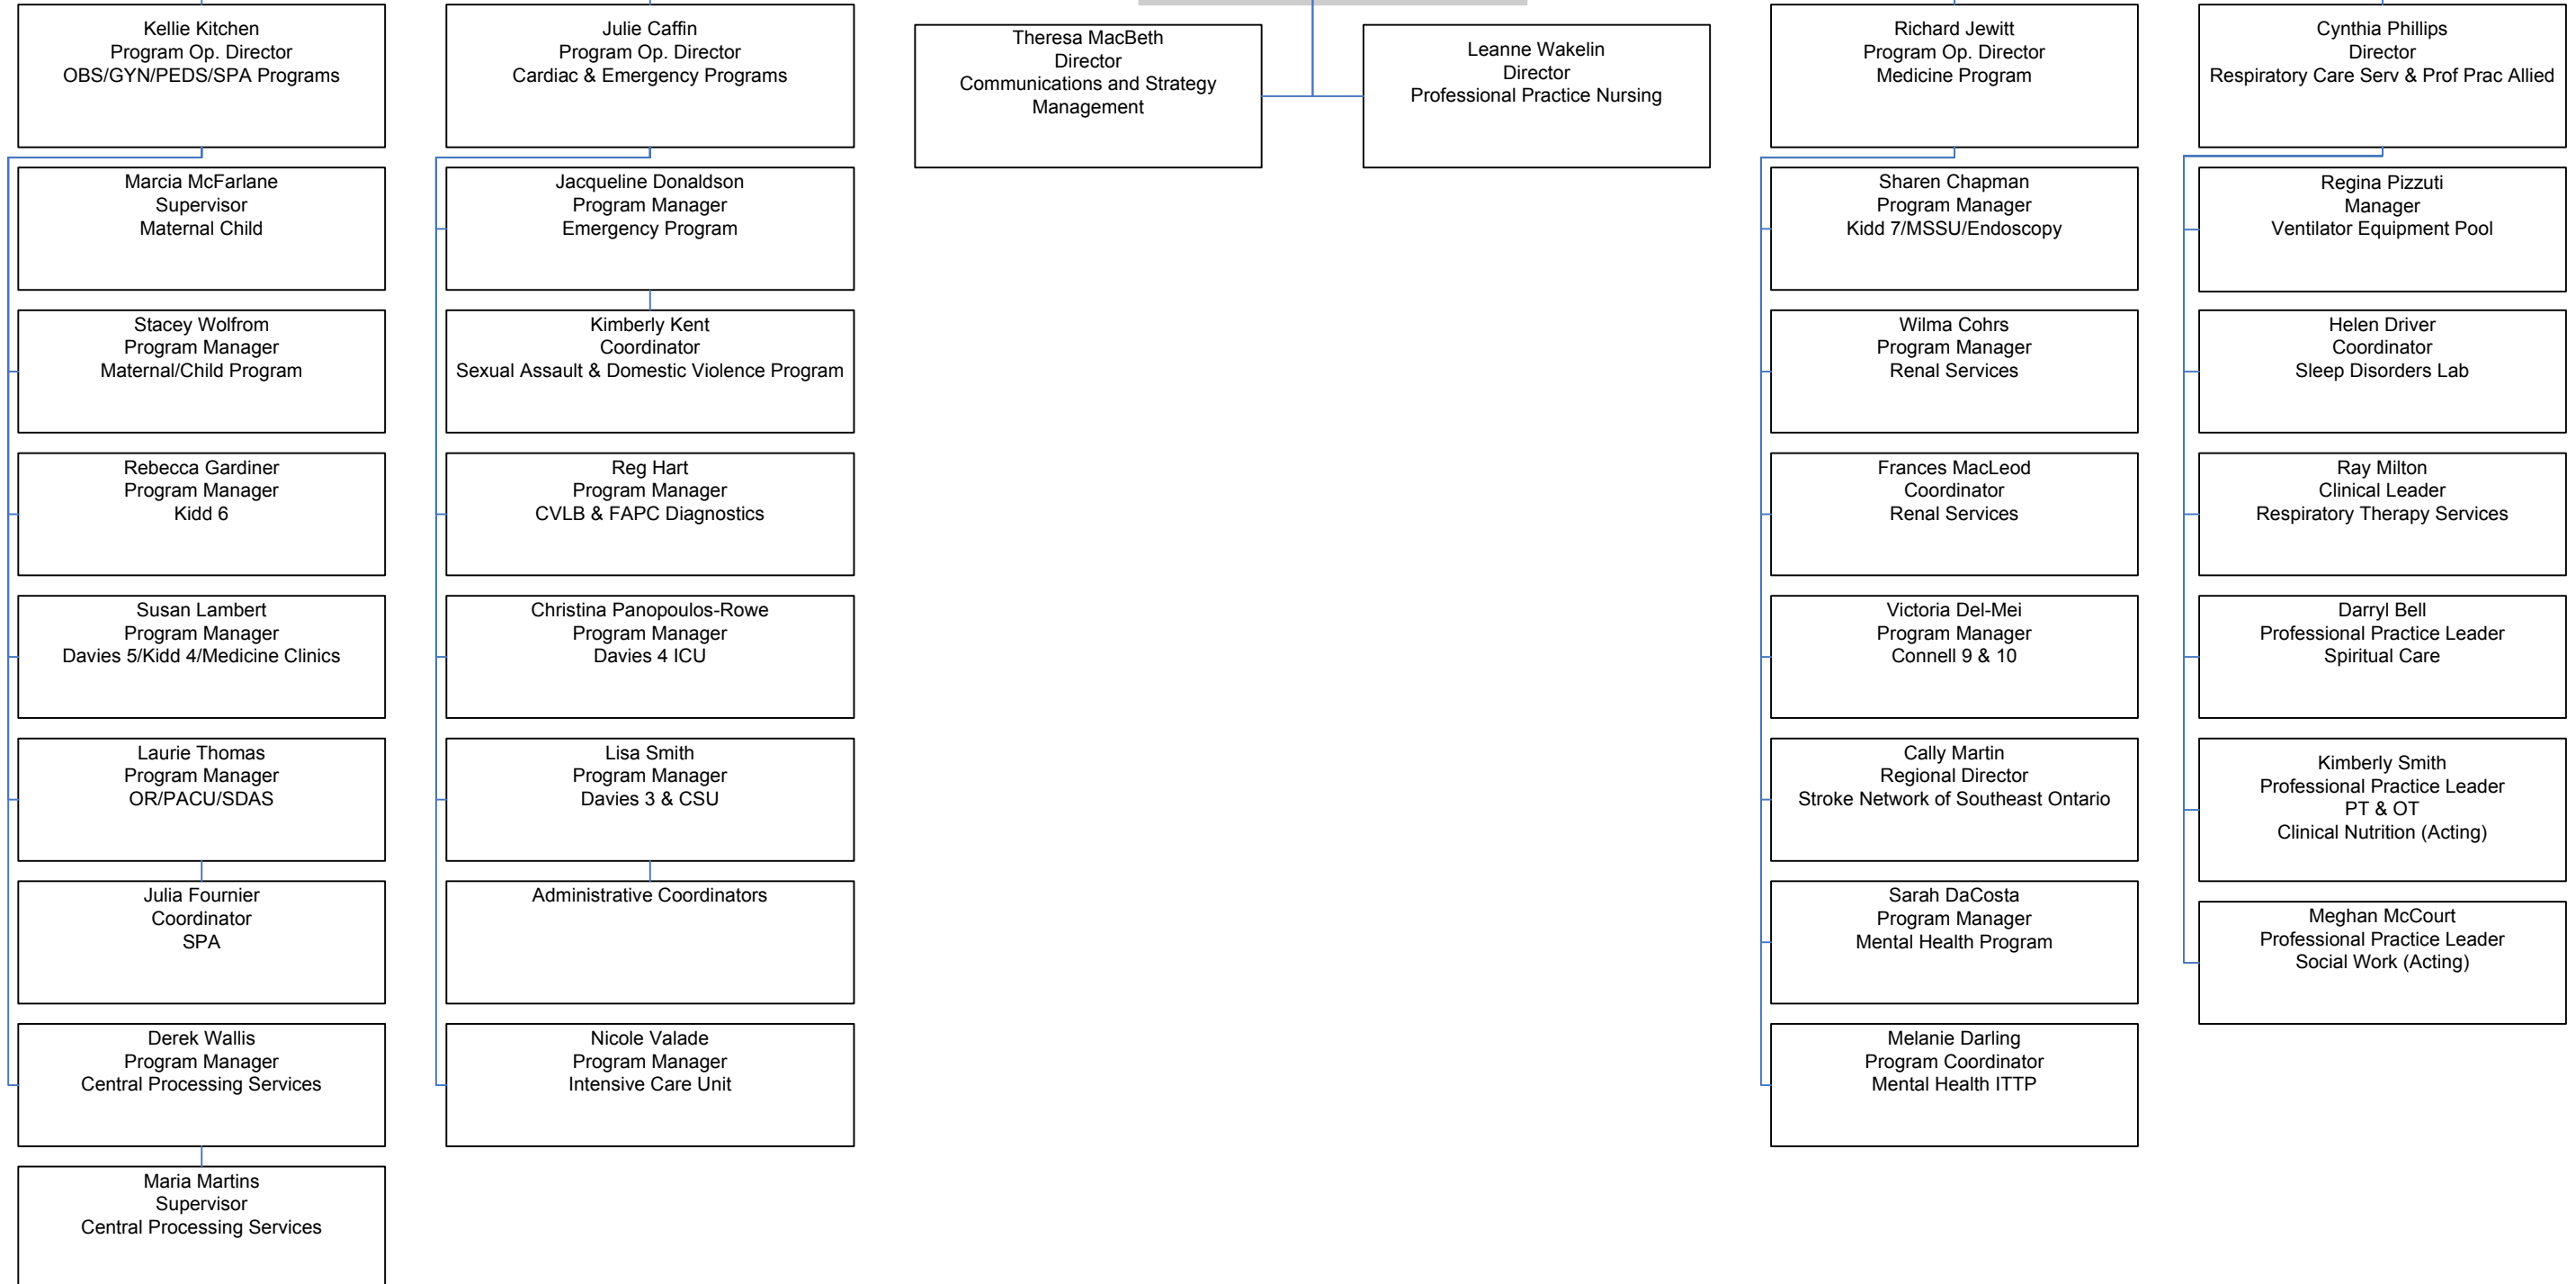

Silvie Crawford  
Executive Vice President  
& Chief Nursing Executive

\*\*Manages KGH Employees

\*\*Supervises KGH Employees