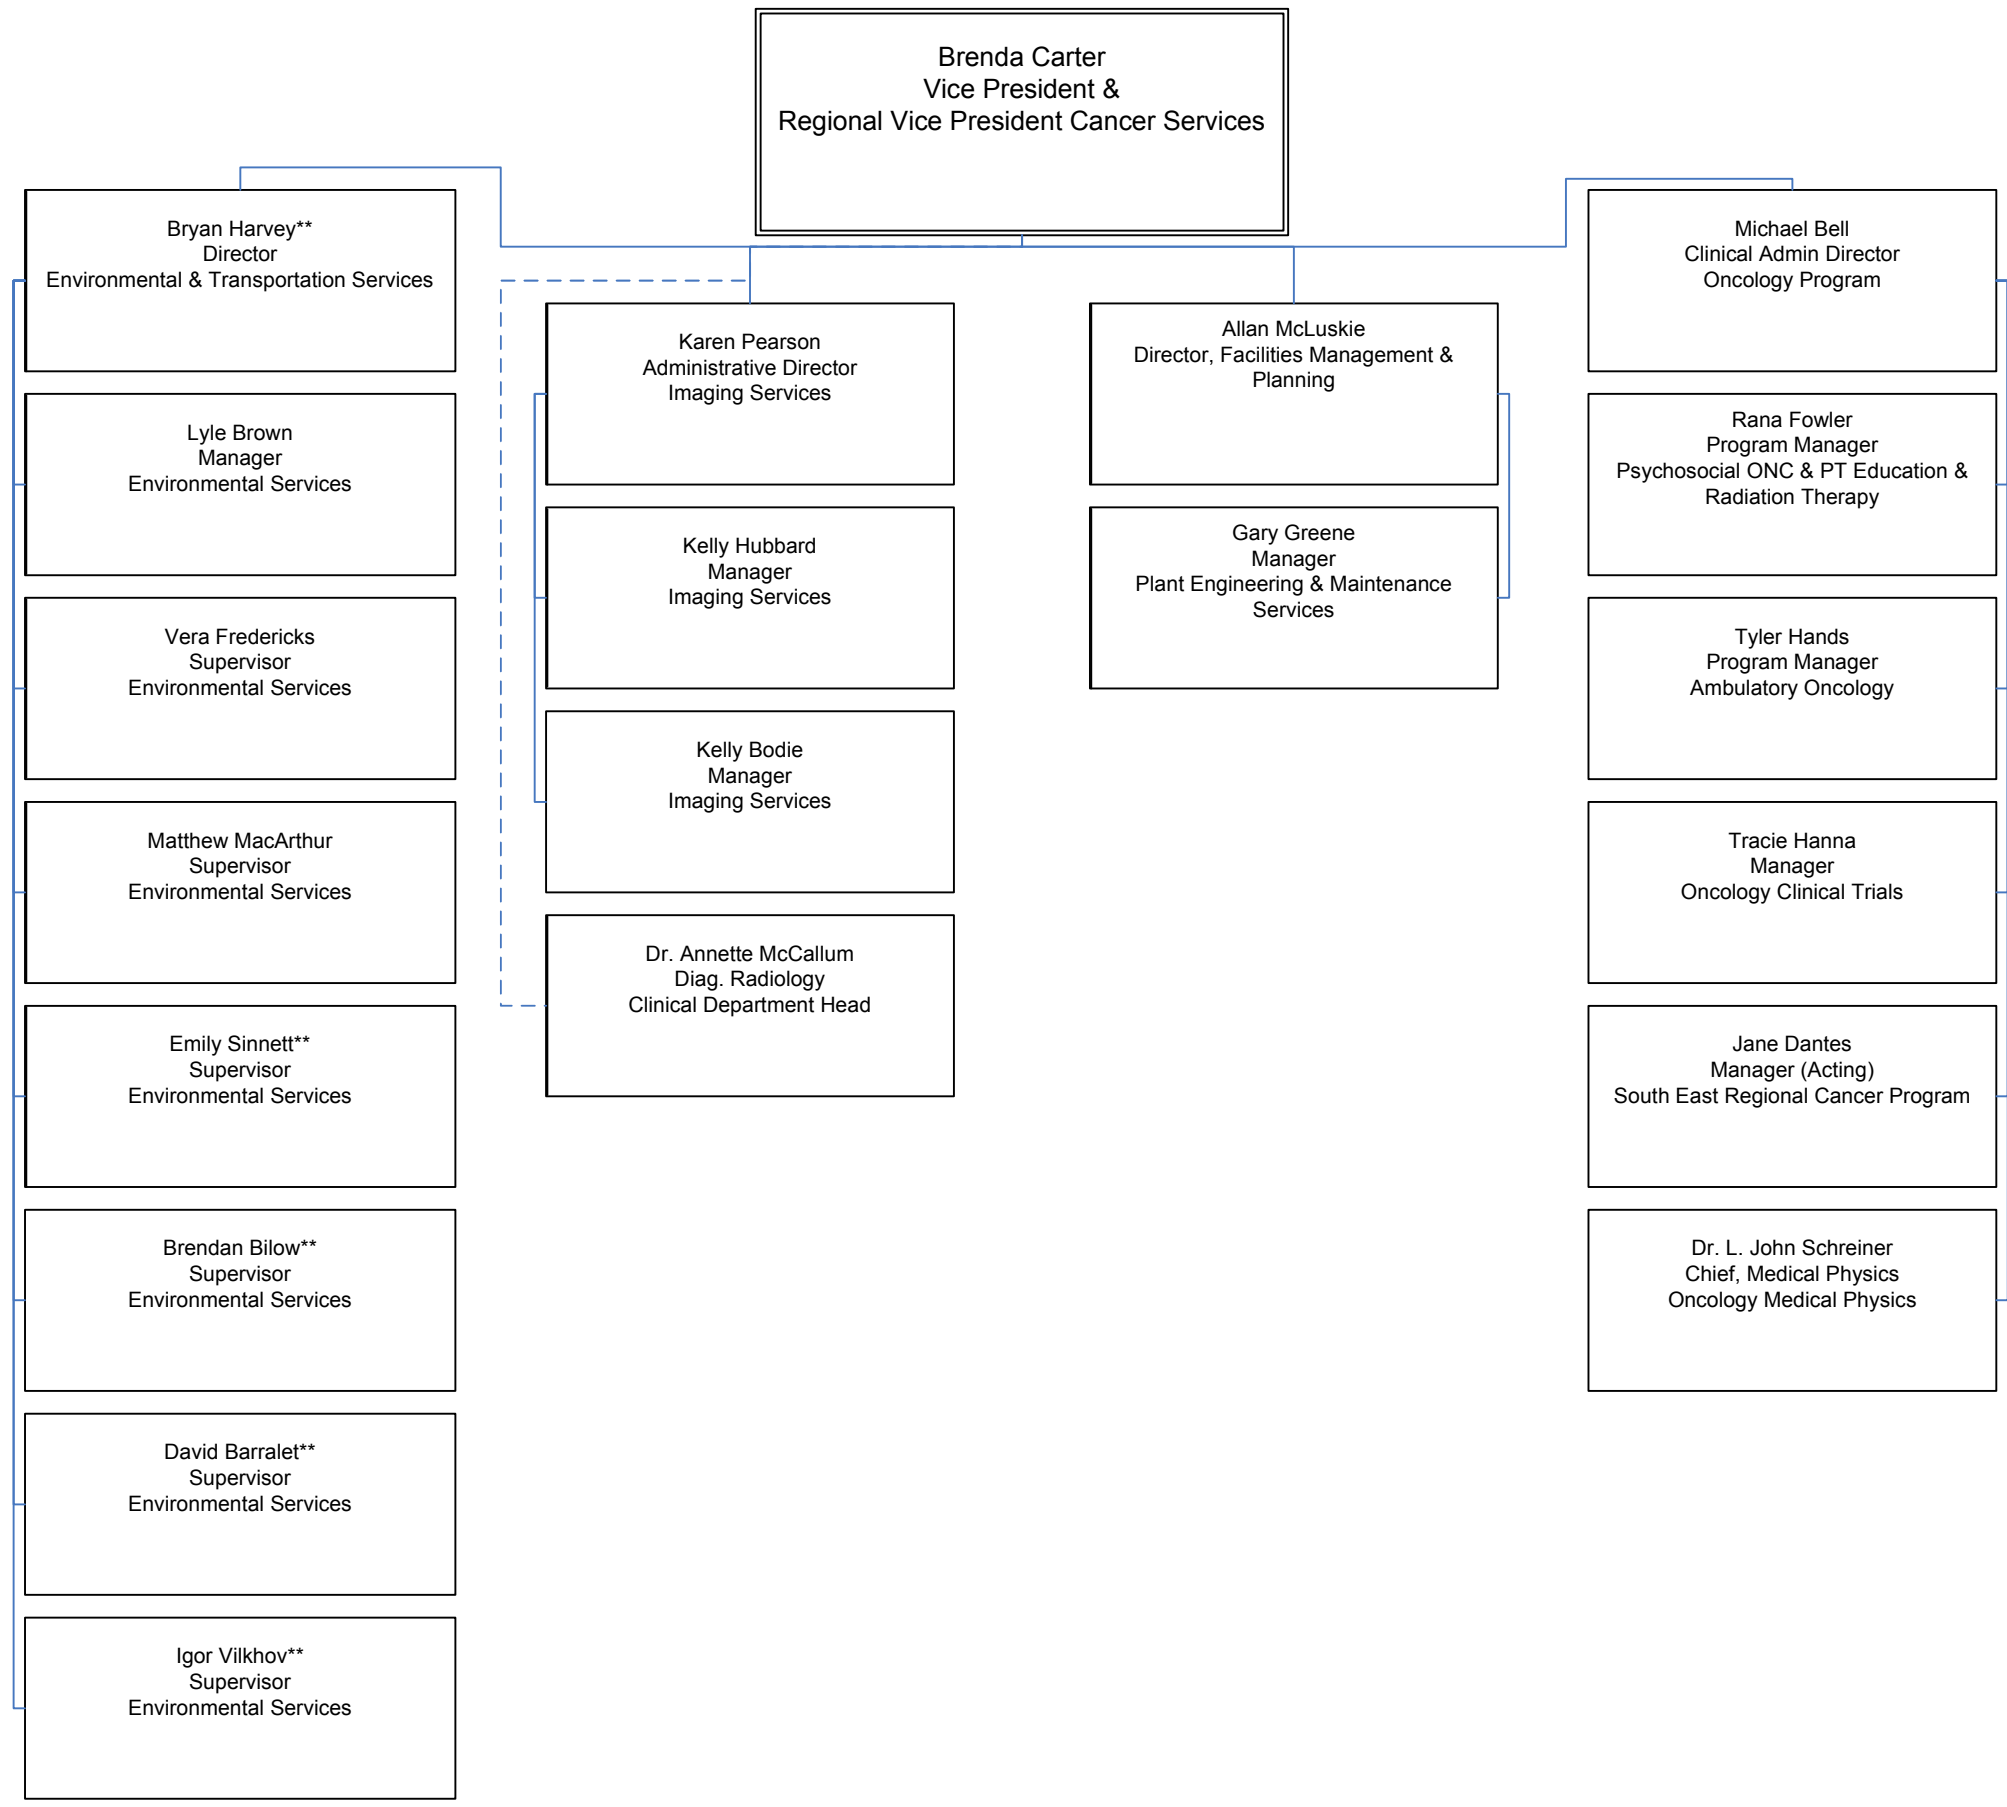

Silvie Crawford  
Executive Vice President  
& Chief Nursing Executive

\*\*Manages KGH Employees

\*\*Supervises KGH Employees