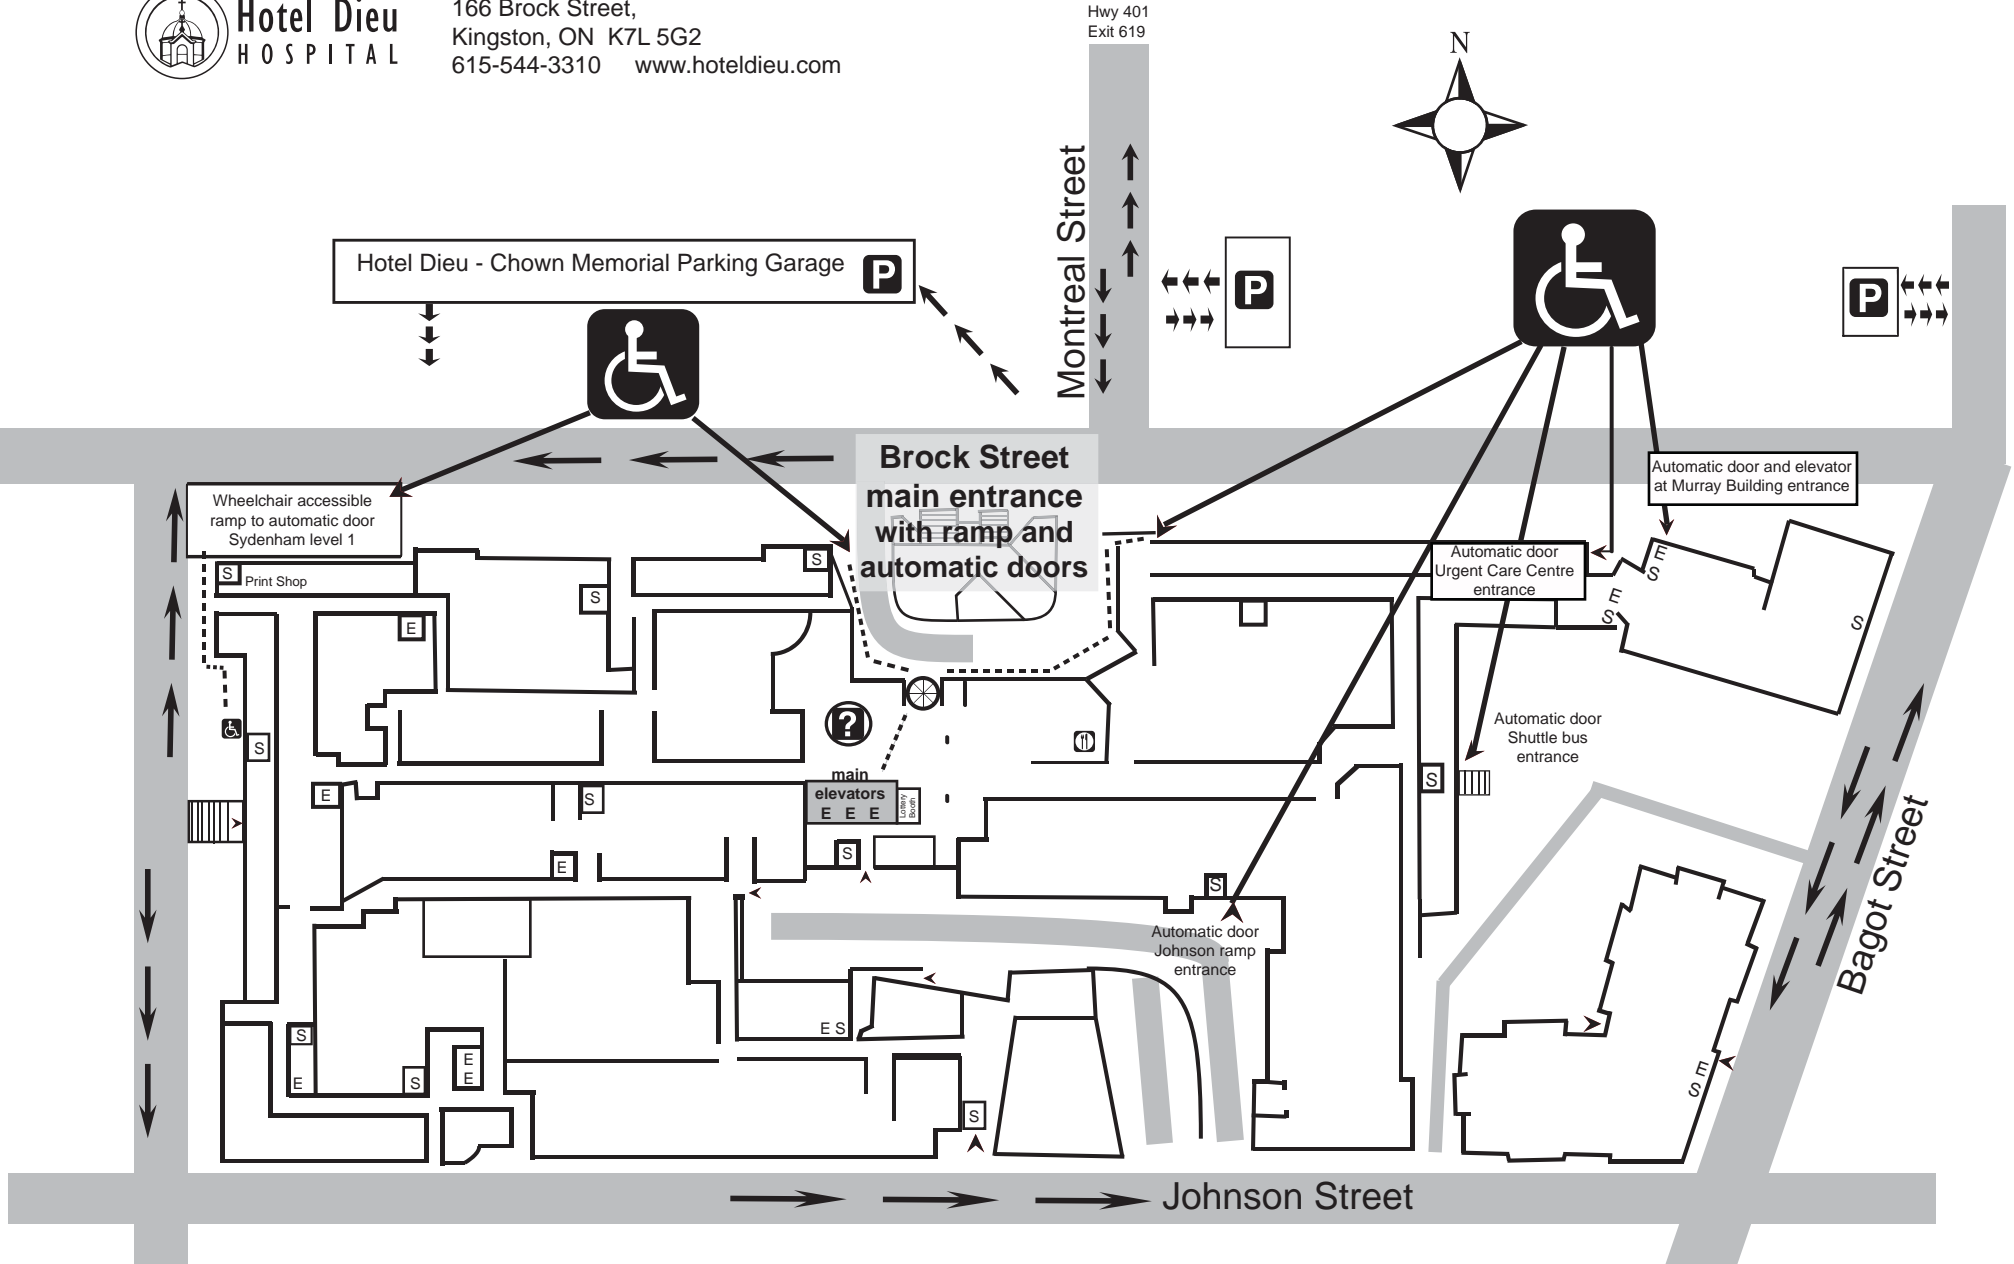

Hwy 401
Exit 619

↓ To KGH: Follow
Bagot St. to
Barrie St. turn
left then right on
Stuart St.